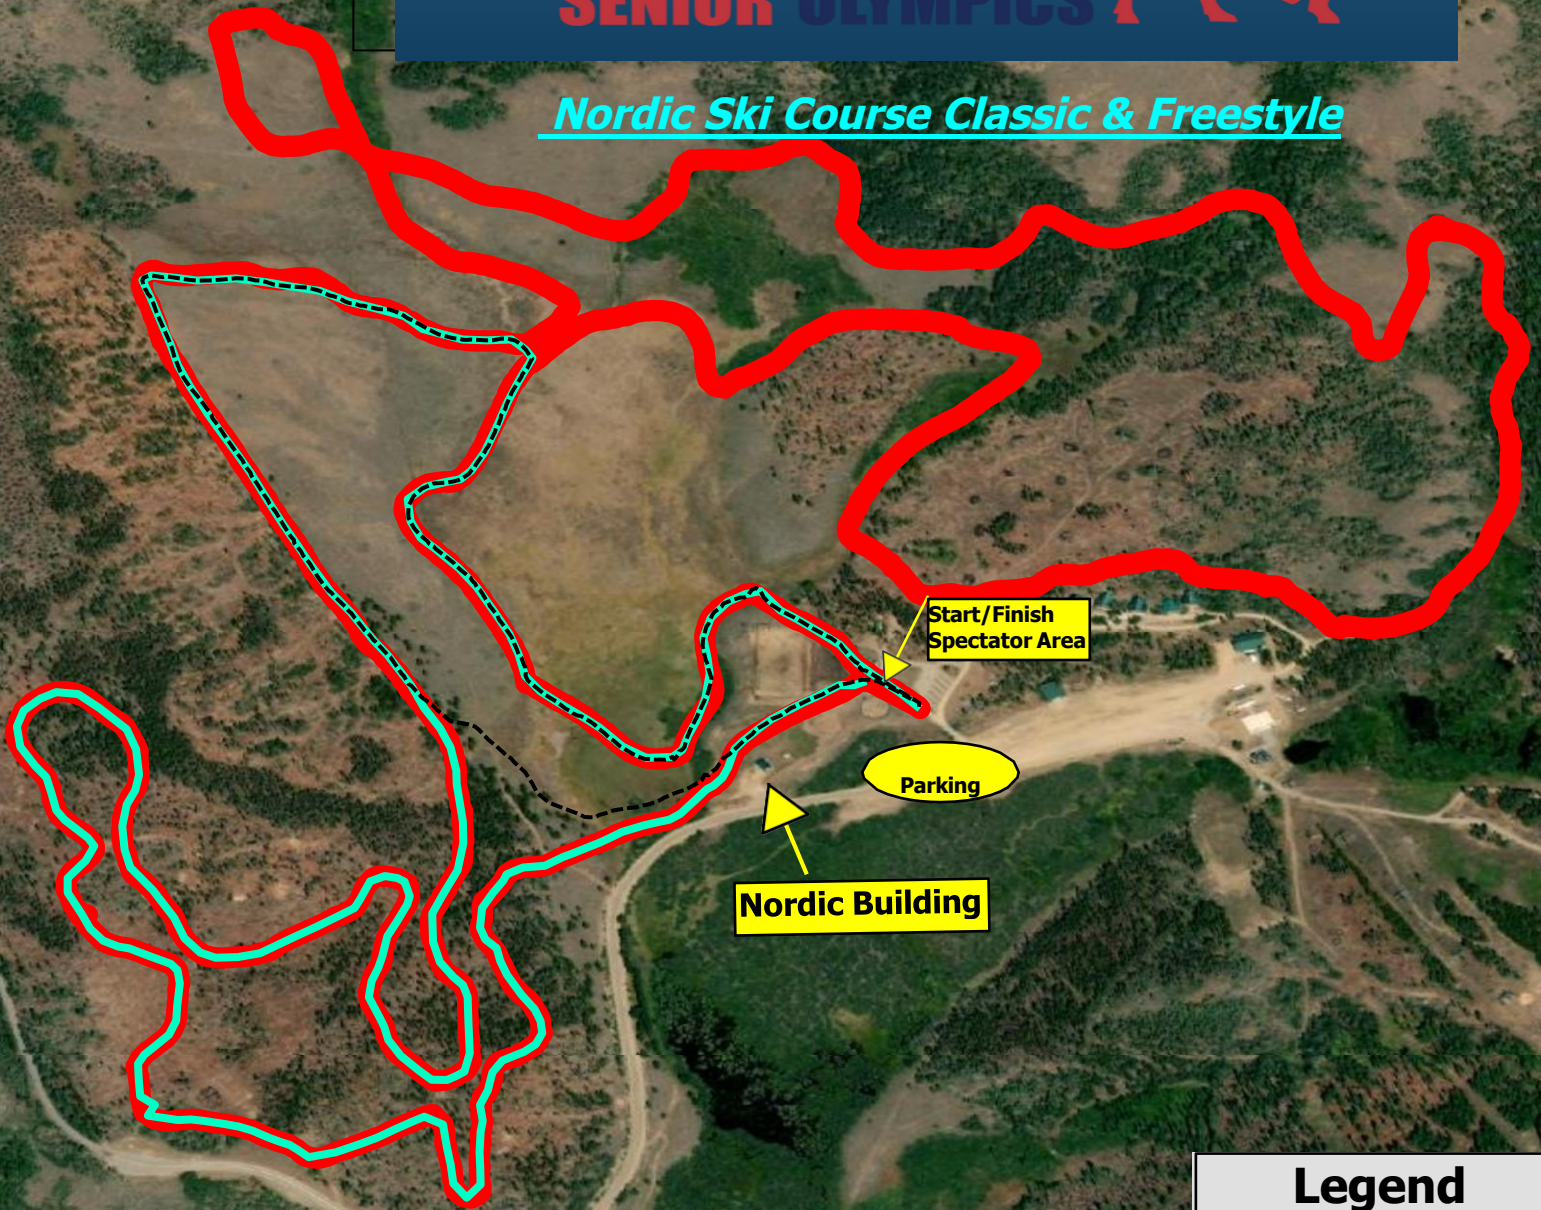

WYOMING

SENIOR OLYMPICS

Nordic Ski Course Classic & Freestyle

Legend

- 10 Km
- 2.5 Km
- 5 Km

**Pinedale
10 Miles**

**White Pine
Ski Area**

Maxar